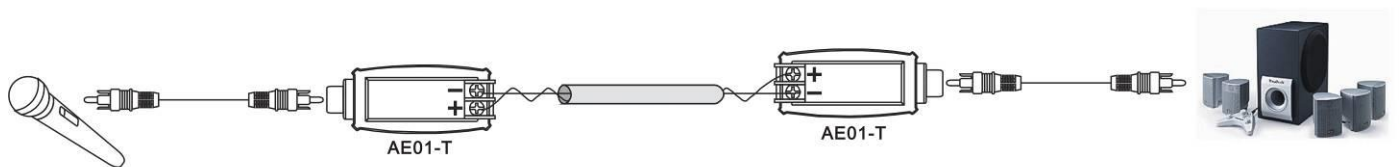

Analog Audio CAT5 Extender

ITEM NO.: AE01-T

Features:

- Used in pairs via CAT5 UTP cable to send audio signal up to 600 meters.
- RCA female to 2 pin screw terminal.
- 20Hz to 20Khz Bandwidth.
- Available for 75-120ohm cable.

Installation View

Specification:

ITEM NO.	AE01-T
AUDIO INPUT / OUTPUT	RCA x 1
AUDIO INPUT	2V p-p, 75 Ohms
LINK CONNECTOR	Terminal x 1
LINK CABLE	Twisted Pair CAT5 (AWG24)
DIMENSIONS mm	59.3 x 25 x 20.7
WEIGHT g	25