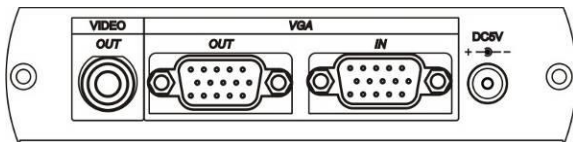

**View of Front Panel:**

**PAL/NTSC SELECT**

| SETTING | 1   | 2   |
|---------|-----|-----|
| PAL     | OFF | OFF |
| NTSC    | ON  | ON  |

|       |  |
|-------|--|
| MENU  | display main menu OSD                      |
| UP    | adjust picture move to up                  |
| DOWN  | adjust picture move to down                |
| LEFT  | adjust picture move to left                |
| RIGHT | adjust picture move to right               |
| SIZE  | auto adjust picture to the middle position |
| ZOOM  | magnify the picture up to 9 times          |

\* ZOOM magnify the picture up to 9times with 「UP」 「DOWN」 「LEFT」 「RIGHT」 button.

**View of Back Panel:**

**Resolution Menu:**

|                   |                     |
|-------------------|---------------------|
| Screen Resolution | Screen Refresh Rate |
| 640 x 480         | 60,72,75,85hz       |
| 800 x 600         | 60,72,75,85hz       |
| 1024x768          | 60,72,75hz          |

**Specification:**

| ITEM NO.               | VC01  |
|------------------------|---|
| Input Signal           | VGA x1  |
| Output Signal          | Composite Video (BNC) x 1, VGA X1 15 pin D female connector     |
| Power Consumption      | 500mA   |
| Power Supply           | DC5V 2Amp Regulated Power Supply                                |
| Temperature            | Operation: 0 to 55°C, Storage: -20 TO 85°C, Humidity: up to 95% |
| Dimension W x H x D mm | 125 x 95 x30  |
| Weight g               | 265 g   |