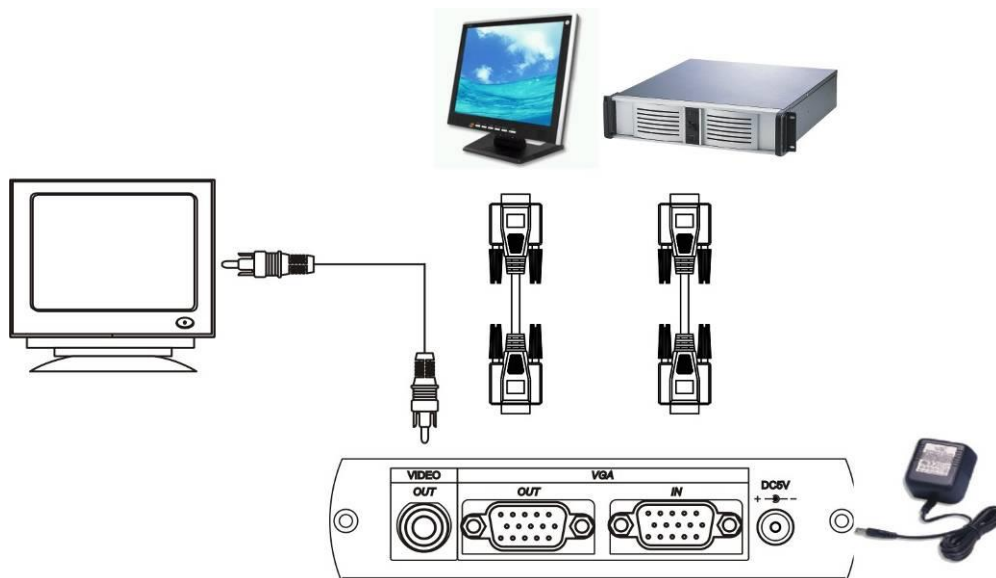

View of Connection and Installation: