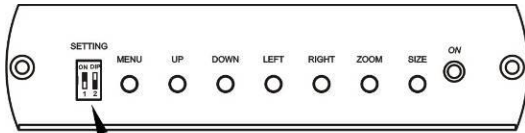

On Screen Display Function

- HSIZE
- VSIZE
- BRIGHTNESS
- CONTRAST
- HUE (This function with NTSC system only)
- SATURATION
- FLICK
- SHARPNESS
- OSD (on screen display) BACKGROUND

View of Front Panel:

PAL/NTSC SELECT

SETTING	1	2
PAL	OFF	OFF
NTSC	ON	ON

MENU	display main menu OSD
UP	adjust picture move to up
DOWN	adjust picture move to down
LEFT	adjust picture move to left
RIGHT	adjust picture move to right
SIZE	auto adjust picture to the middle position
ZOOM	magnify the picture up to 9 times

* ZOOM magnify the picture up to 9times with 「UP」 「DOWN」 「LEFT」 「RIGHT」 button.